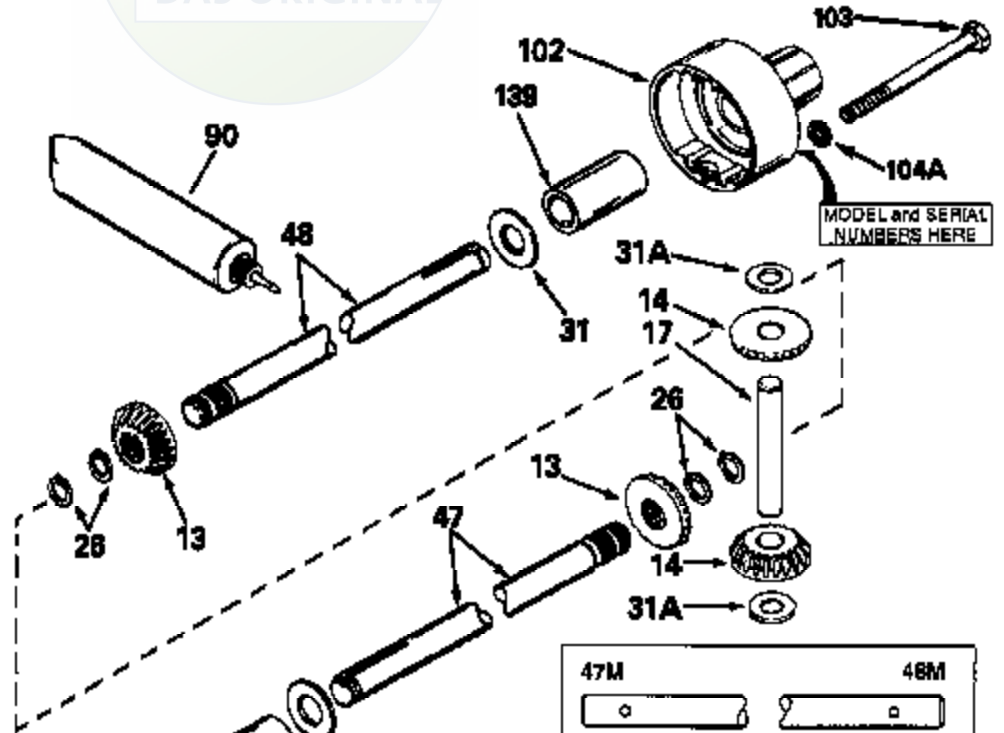

# JOIST

SICHER IST DAS:  
DAS ORIGINAL

47	48
47A	48A
47B	48B
47C	48C
47D	48D
47E	48E
47H	48H
47L	48L

47M	48M
47P	48P
47R	48R
47V	48V
47W	48W
47X	48X

Ref #	Part Number	Qty	Description
13	778067		Gear, Bevel (16 teeth)
14	778068		Gear, Pinion (16 teeth)
17	786040		Pin, Drive
26	792018		Ring, Retaining
31	780001		Washer (3/4" ID x 1-1/2" OD x 1/16" t hick)
31A	780096		Washer, Thrust
47B	774386		Axle (17-3/4" long)
48B	774386		Axle (17-3/4" long)
82	786043		Sprocket. No Teeth 54. O.D. 8.823
82	786051		Sprocket. No Teeth 60. O.D. 9.841
82	786070		Sprocket. No Teeth 48. O.D. 7.920
82	786041A		Sprocket. No Teeth 45. O.D. 7.389
82	786042	100-196	Sprocket. No Teeth 40. O.D. 6.650
90	788067B	Peerless	Grease (32 oz. bottle Bentonite greas e)
101	774342		Differential Carrier Hsg (Incl. 137)
102	774343		Differential Carrier Hsg (Incl. 139)
103	792041		Screw, 5/16-18 x 3-3/4"
104A	792061		Washer, Flat, 5/16"
104	792042		Nut, Lock, 5/16-18 (Use as required)
137	780110		Bushing (1" ID x 1-1/8" OD x 2" long)
139	780110		Bushing (1" ID x 1-1/8" OD x 2" long)