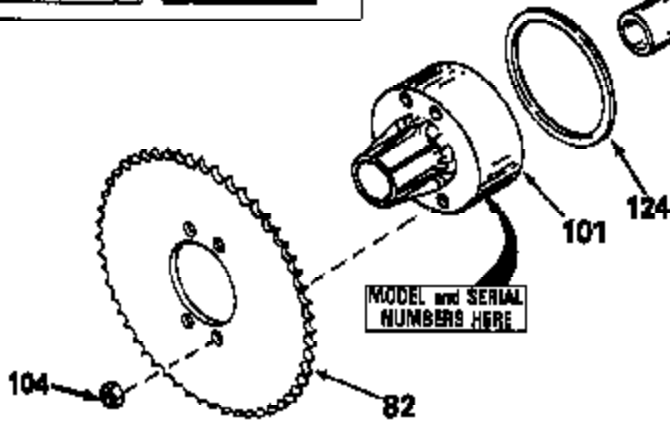

# JOIST

SICHER IST DAS:  
DAS ORIGINAL

47	48
47A	48A
47B	48B
47C	48C
47D	48D
47E	48E
47H	48H
47L	48L

47M	48M
47P	48P
47R	48R
47V	48V
47W	48W
47X	48X

Ref #	Part Number	Qty	Description
13	778067		Gear, Bevel (16 teeth)
14	778068		Gear, Pinion (16 teeth)
17	786040		Pin, Drive
26	792018		Ring, Retaining
31	780001		Washer (3/4" ID x 1-1/2" OD x 1/16" t hick)
31A	780096		Washer, Thrust
47B	774386		Axle (17-3/4" long)
48B	774386		Axle (17-3/4" long)
82	786043		Sprocket. No Teeth 54. O.D. 8.823
82	786051		Sprocket. No Teeth 60. O.D. 9.841
82	786070		Sprocket. No Teeth 48. O.D. 7.920
82	786041A		Sprocket. No Teeth 45. O.D. 7.389
82	786042	100-196	Sprocket. No Teeth 40. O.D. 6.650
90	788067B	Peerless	Grease (32 oz. bottle Bentonite greas e)
101	774342		Differential Carrier Hsg (Incl. 137)
102	774343		Differential Carrier Hsg (Incl. 139)
103	792041		Screw, 5/16-18 x 3-3/4"
104A	792061		Washer, Flat, 5/16"
104	792042		Nut, Lock, 5/16-18 (Use as required)
137	780110		Bushing (1" ID x 1-1/8" OD x 2" long)
139	780110		Bushing (1" ID x 1-1/8" OD x 2" long)